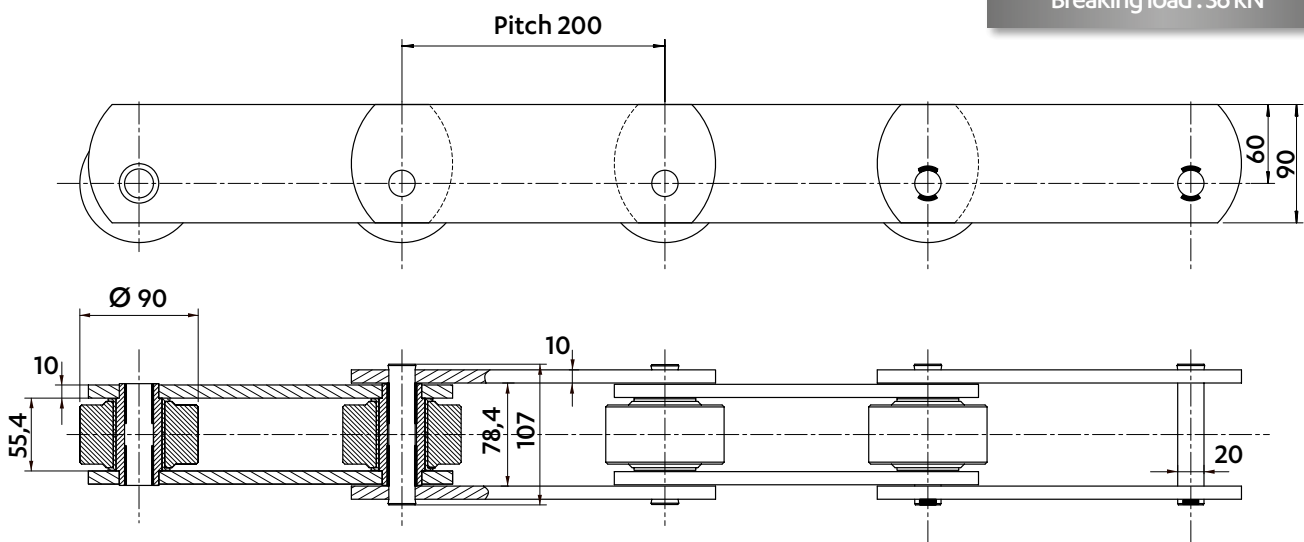

Dimensions in mm

## CHAIN FOR STERILIZER

Chain with extended pins on one side equipped with outboard rollers fitted with ball bearings.

**5566-15**  
Breaking load : 68 kN

## CHAIN FOR CHEESE CONVEYOR

**5308-98**  
Breaking load : 36 kN