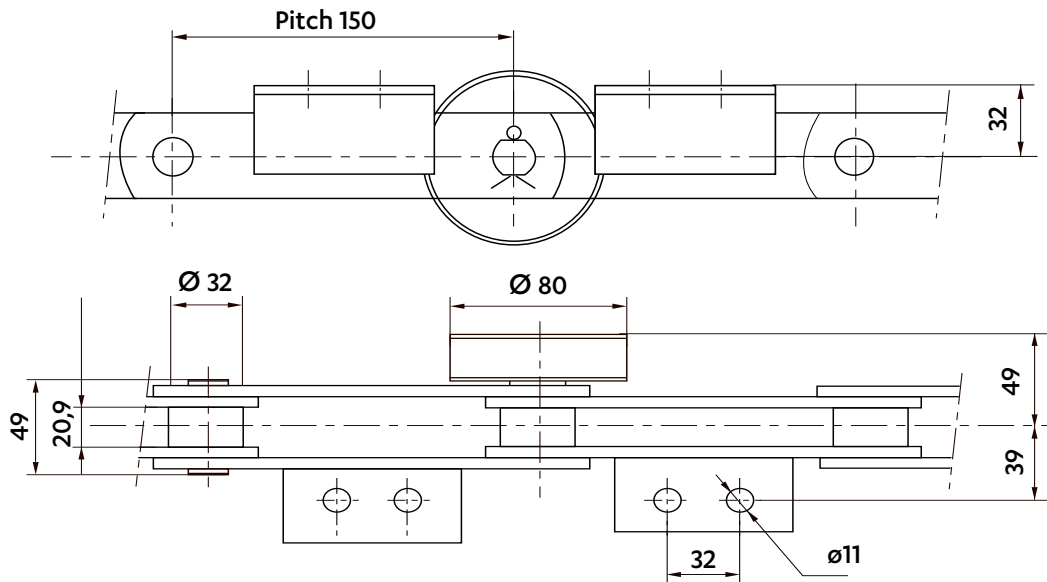

Dimensions in mm

## CHAIN FOR STERILIZER

Chain with extended pins on one side equipped with outboard rollers fitted with ball bearings.

**5566-15**  
Breaking load : 68 kN

## CHAIN FOR CHEESE CONVEYOR

**5308-98**  
Breaking load : 36 kN