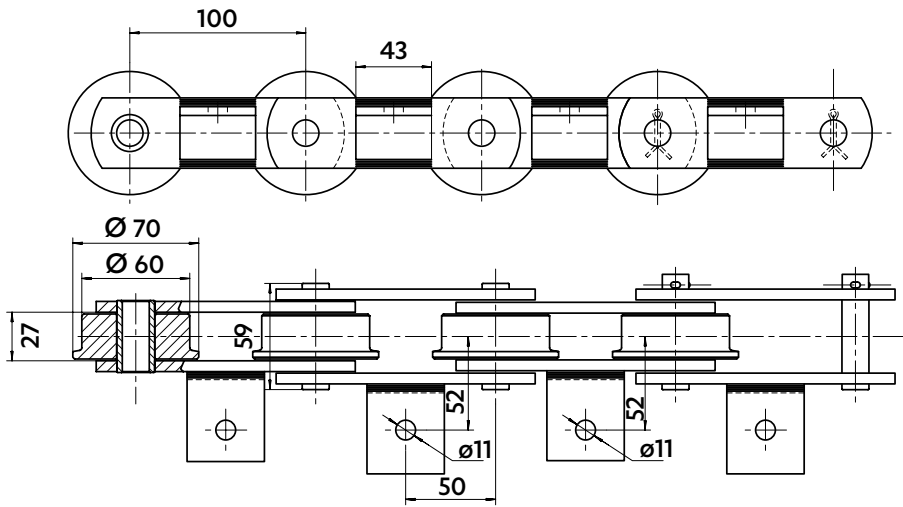

Dimensions in mm

### CHAINS FOR GRAPES FERMENTATION TANKS

5618-03

Breaking load : 140 kN

- dimensions and frequency of attachments are on request
- These chains are in stainless steel with bushes in bronze

5308-46

Dimensions in mm