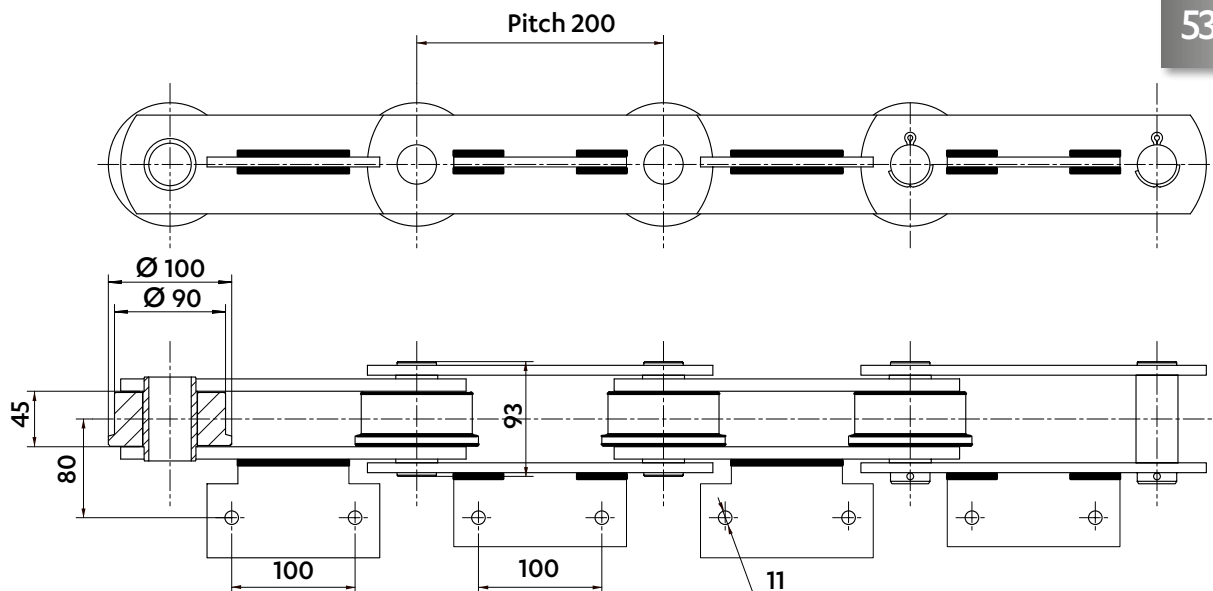

Dimensions in mm

### CHAINS FOR GRAPES FERMENTATION TANKS

5618-03

Breaking load : 140 kN

- dimensions and frequency of attachments are on request
- These chains are in stainless steel with bushes in bronze

5308-46

Dimensions in mm