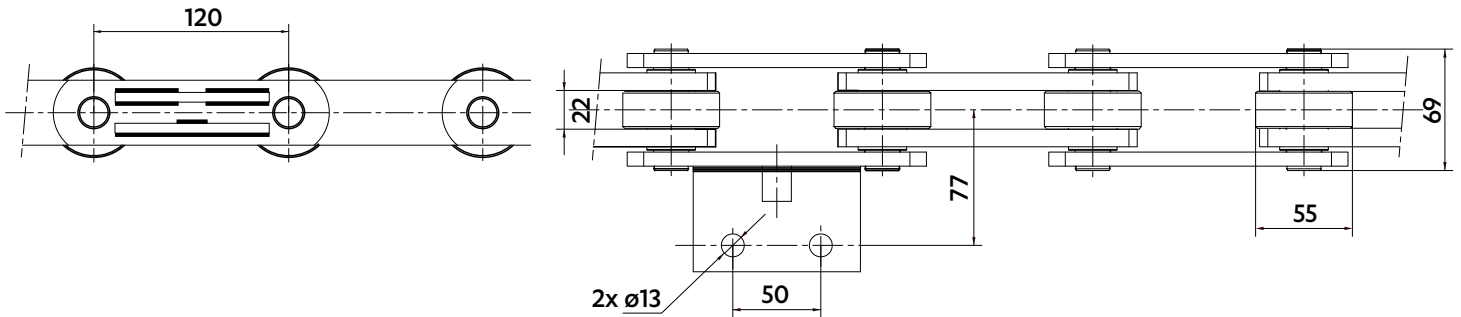

Dimensions in mm

### CHAINS FOR GRAPES FERMENTATION TANKS

5618-03

Breaking load : 140 kN

- dimensions and frequency of attachments are on request
- These chains are in stainless steel with bushes in bronze

5308-46

Dimensions in mm