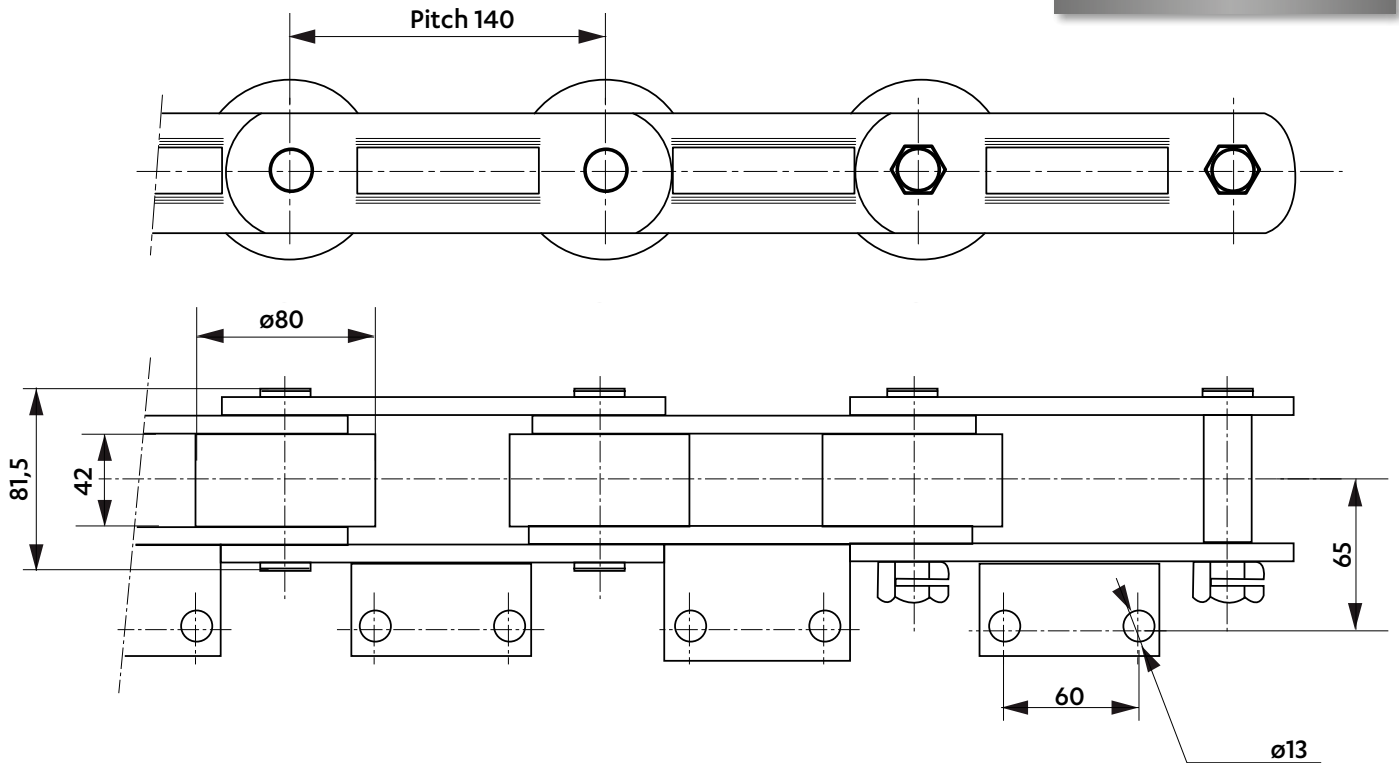

Dimensions in mm

CHAINS FOR BOTTLE WASHING

5669-01
Breaking load : 224 kN