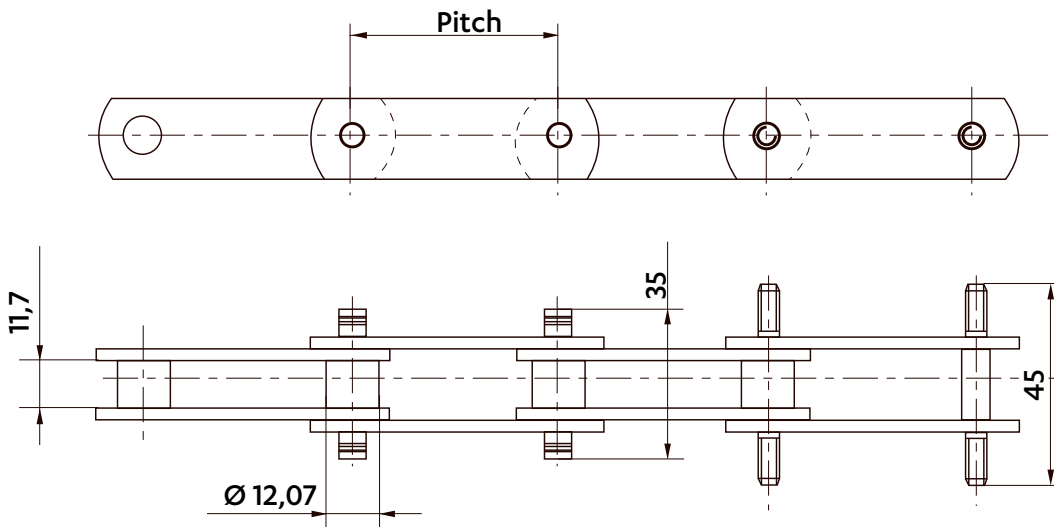

CHAINS FOR FRUITS AND VEGETABLES

Dimensions in mm

CHAINS FOR FRUIT SORTING / GRADING

TYPE A: Cylindrical central hole in each plate.

TYPE B: Cylindrical central hole in each plate except every 3 pitches on one side of the chain where the hole is flattened.

TYPE C: Cylindrical central hole in each plate on one side of the chain and flattened central hole on the other side.

| Type | Chain ref | Pitch | Width between inner plates | | Wheel Ø | Width over riveted pins | | Central hole | |
|------|-----------|-------|----------------------------|---------|---------|-------------------------|--------|--------------|--|
| | | | b1 max. | d1 min. | b4 max. | D max. | M max. | | |
| A | 5613-25 ♦ | 38,1 | 12,5 | 11,91 | 12,07 | 29 | 8,1 | | |
| | 5613-20 ♦ | 44,45 | | | | | 8,1 | | |
| | 5342-80 | 50 | | | | | 8,1 | | |
| | 5342-76 | 50 | 11,7 | | | 27 | 8,1 | | |
| | 5464-04 | 50 | 8,4 | | | | | | |
| | 5708-01 | 56,25 | 8,1 | | | | | | |
| | 5464-34 | 50 | DELTA version of 5342-76 | | | | | | |
| B | 5464-05 | 50 | 11,7 | 12,07 | 27 | 8,4 | 6,6 | | |
| C | 5464-06 | 50 | | | | | | | |

Further information on pages 19 to 21

Dimensions in mm

CHAINS FOR FRUIT SORTING / GRADING

5564-07

Pitch : 50 mm
Breaking load : 20 kN

5708-02

Pitch : 56,25 mm
Breaking load : 20 kN

CHAIN FOR ROOTS GRADING