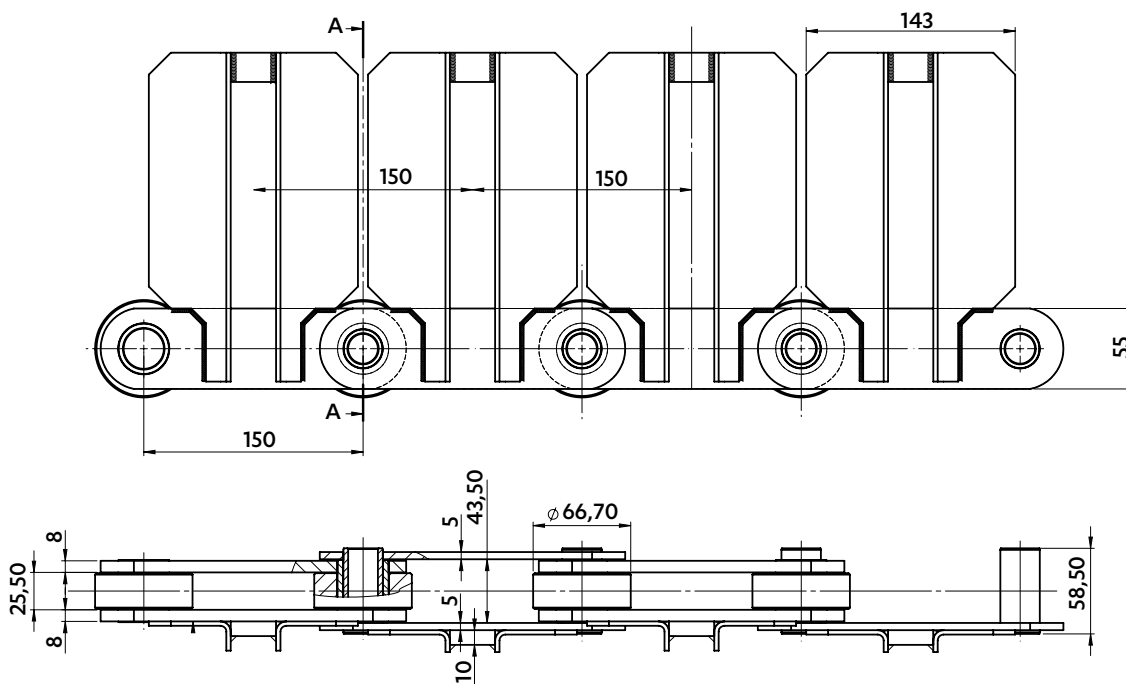

CHAINS FOR FRUITS AND VEGETABLES

Dimensions in mm

CHAINS FOR FRUIT SORTING / GRADING

TYPE A: Cylindrical central hole in each plate.

TYPE B: Cylindrical central hole in each plate except every 3 pitches on one side of the chain where the hole is flattened.

TYPE C: Cylindrical central hole in each plate on one side of the chain and flattened central hole on the other side.

| Type | Chain ref | Pitch | Width between inner plates | | Wheel Ø | Width over riveted pins | | Central hole | |
|------|-----------|-------|----------------------------|---------|---------|-------------------------|--------|--------------|--|
| | | | b1 max. | d1 min. | b4 max. | D max. | M max. | | |
| A | 5613-25 ♦ | 38,1 | 12,5 | 11,91 | 12,07 | 29 | 8,1 | | |
| | 5613-20 ♦ | 44,45 | | | | | 8,1 | | |
| | 5342-80 | 50 | | | | | 8,1 | | |
| | 5342-76 | 50 | 11,7 | | | 27 | 8,1 | | |
| | 5464-04 | 50 | 8,4 | | | | | | |
| | 5708-01 | 56,25 | 8,1 | | | | | | |
| | 5464-34 | 50 | DELTA version of 5342-76 | | | | | | |
| B | 5464-05 | 50 | 11,7 | 12,07 | 27 | 8,4 | 6,6 | | |
| C | 5464-06 | 50 | | | | | | | |

Further information on pages 19 to 21

Dimensions in mm

CHAINS FOR FRUIT SORTING / GRADING

5564-07

Pitch : 50 mm
Breaking load : 20 kN

5708-02

Pitch : 56,25 mm
Breaking load : 20 kN

CHAIN FOR ROOTS GRADING