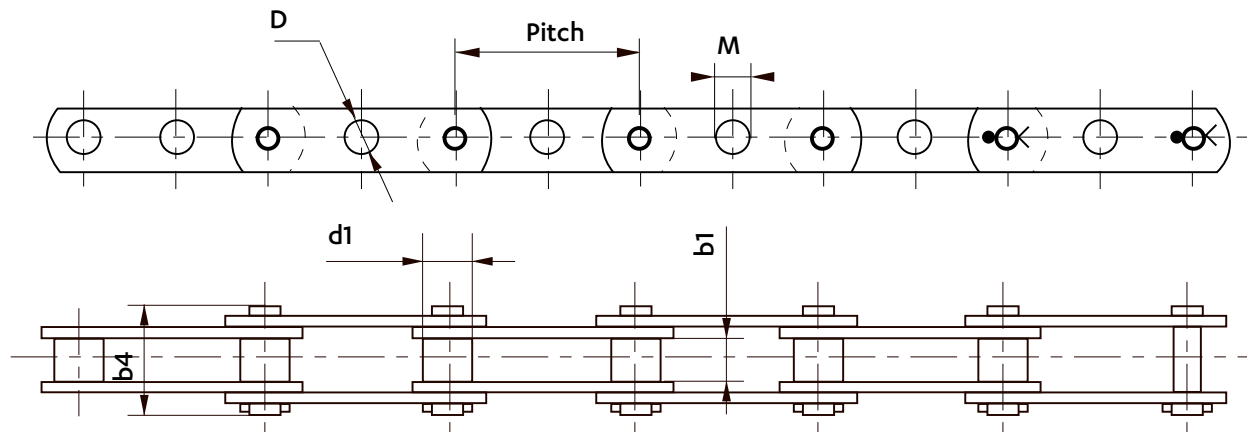

CHAINS FOR FRUITS AND VEGETABLES

Dimensions in mm

CHAINS FOR FRUIT SORTING / GRADING

TYPE A: Cylindrical central hole in each plate.

TYPE B: Cylindrical central hole in each plate except every 3 pitches on one side of the chain where the hole is flattened.

TYPE C: Cylindrical central hole in each plate on one side of the chain and flattened central hole on the other side.

| Type | Chain ref | Pitch | Width between inner plates | | Wheel Ø | Width over riveted pins | | Central hole | |
|------|-----------|-------|----------------------------|---------|---------|-------------------------|--------|--------------|--|
| | | | b1 max. | d1 min. | b4 max. | D max. | M max. | | |
| A | 5613-25 ♦ | 38,1 | 12,5 | 11,91 | 12,07 | 29 | 8,1 | | |
| | 5613-20 ♦ | 44,45 | | | | | 8,1 | | |
| | 5342-80 | 50 | | | | | 8,1 | | |
| | 5342-76 | 50 | 11,7 | | | 27 | 8,1 | | |
| | 5464-04 | 50 | 8,4 | | | | | | |
| | 5708-01 | 56,25 | 8,1 | | | | | | |
| | 5464-34 | 50 | DELTA version of 5342-76 | | | | | | |
| B | 5464-05 | 50 | 11,7 | 12,07 | 27 | 8,4 | 6,6 | | |
| C | 5464-06 | 50 | | | | | | | |

Further information on pages 19 to 21

Dimensions in mm

CHAINS FOR FRUIT SORTING / GRADING

5564-07

Pitch : 50 mm
Breaking load : 20 kN

5708-02

Pitch : 56,25 mm
Breaking load : 20 kN

CHAIN FOR ROOTS GRADING