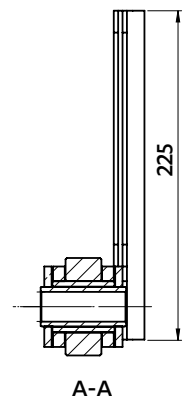

Dimensions in mm

CHAINS FOR FRUIT SORTING / GRADING

5564-07

Pitch : 50 mm
Breaking load : 20 kN

5708-02

Pitch : 56,25 mm
Breaking load : 20 kN

CHAIN FOR ROOTS GRADING

5421-61

DELTA® HOLLOW PINS CASE-HARDENED BUSHES & WHEELS

- Enhanced wear resistance in abrasive environment
- Longer service life of the chain